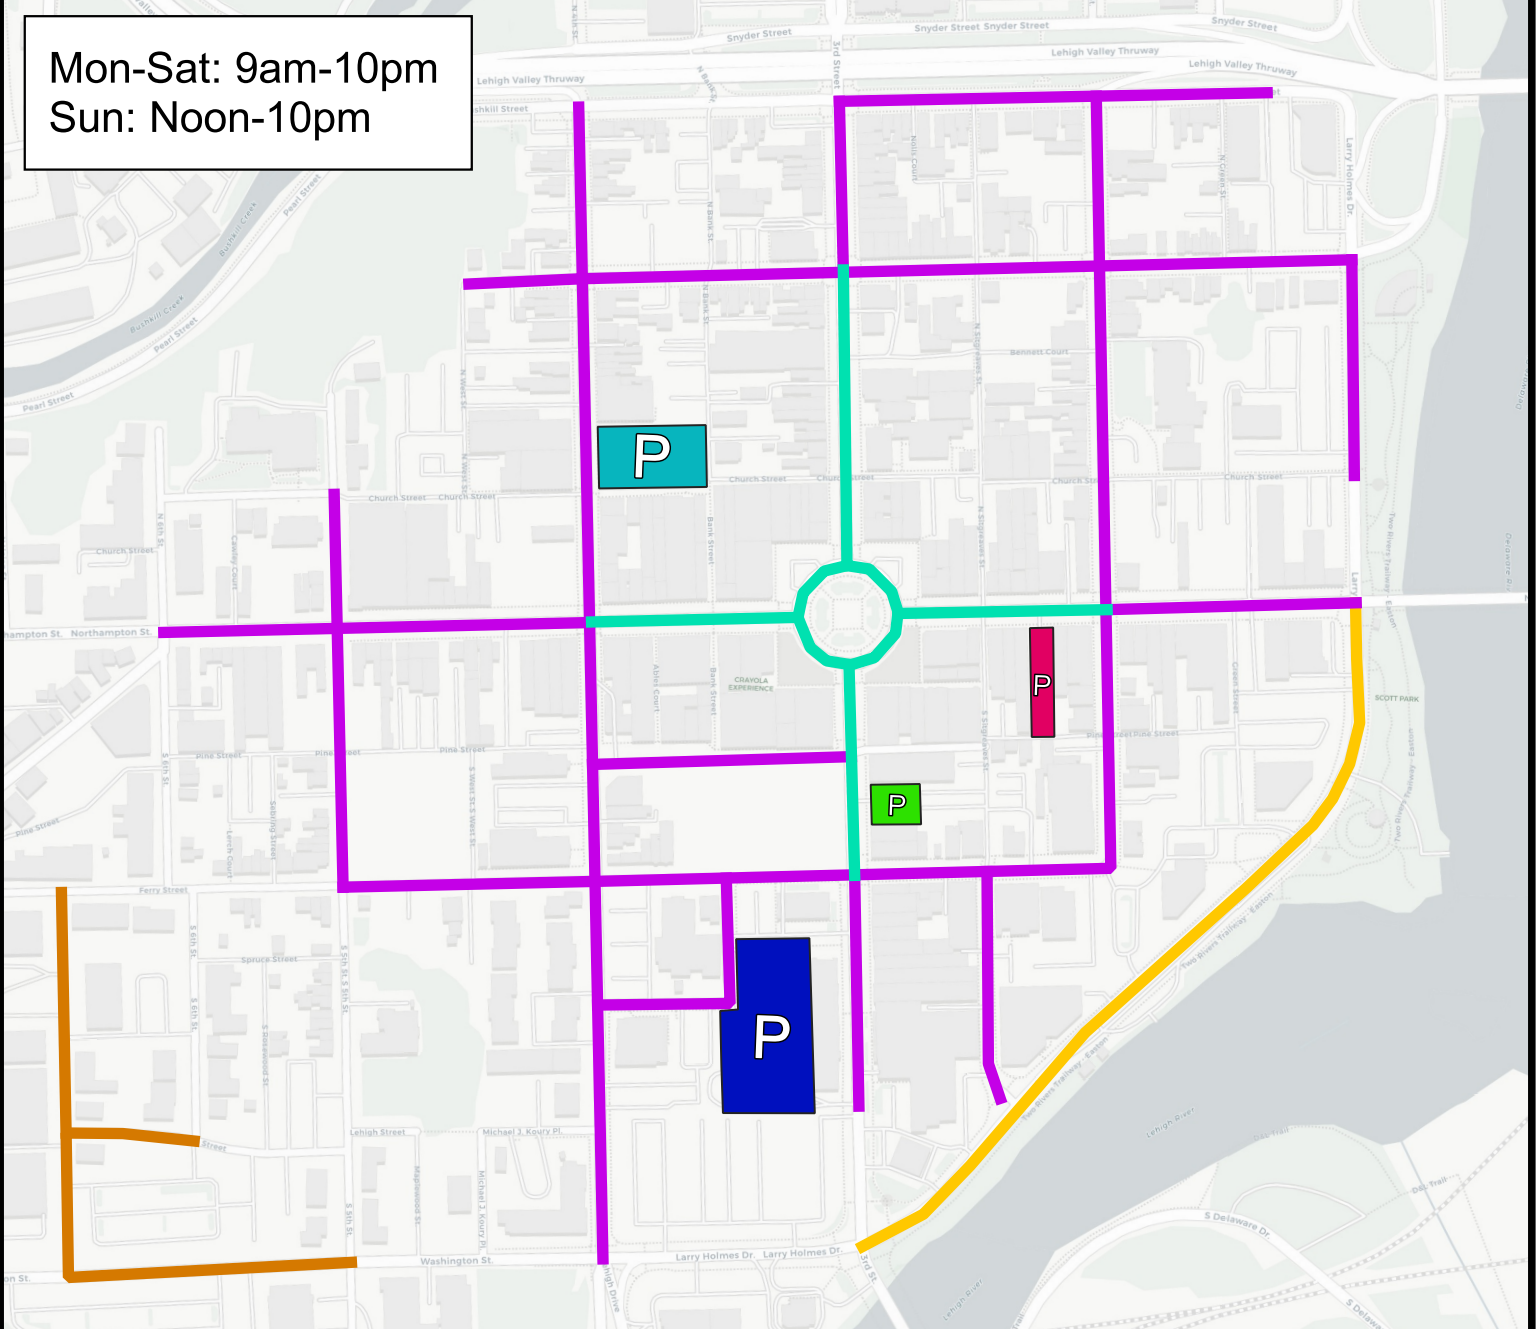

Downtown Easton Parking Rates & Times

Mon-Sat: 9am-10pm
Sun: Noon-10pm

Garages

- 4th St Garage
\$3 per hour 5am-5pm, \$0.50 per hour 5pm-5am.
First floor \$1.50 per hour, 3 hour limit
- 3rd St Garage
\$2 per hour 5am-5pm, \$0.50 per hour 5pm-5am

Surface Lots

- 3rd St Surface Lot, \$2 per hour, 3 hour limit (ParkMobile only)
- Northampton St. Surface Lot, \$2 per hour, 10 hour limit

On Street

- \$2 per hour, all day, 3 hour limit (except center square: 2 hours)
- \$1.50 per hour, all day, 3 hour limit
- \$1.50 per hour, all day, 10 hour limit (ParkMobile only)
- \$1.50 per hour, Mon-Fri 7am-5pm, 10 hour limit

Credit cards, the ParkMobile app, and coins (quarters, dimes, and nickels) are accepted at all parking meters. Parking garages are card only.

* Paying with the ParkMobile app is subject to a transaction fee.